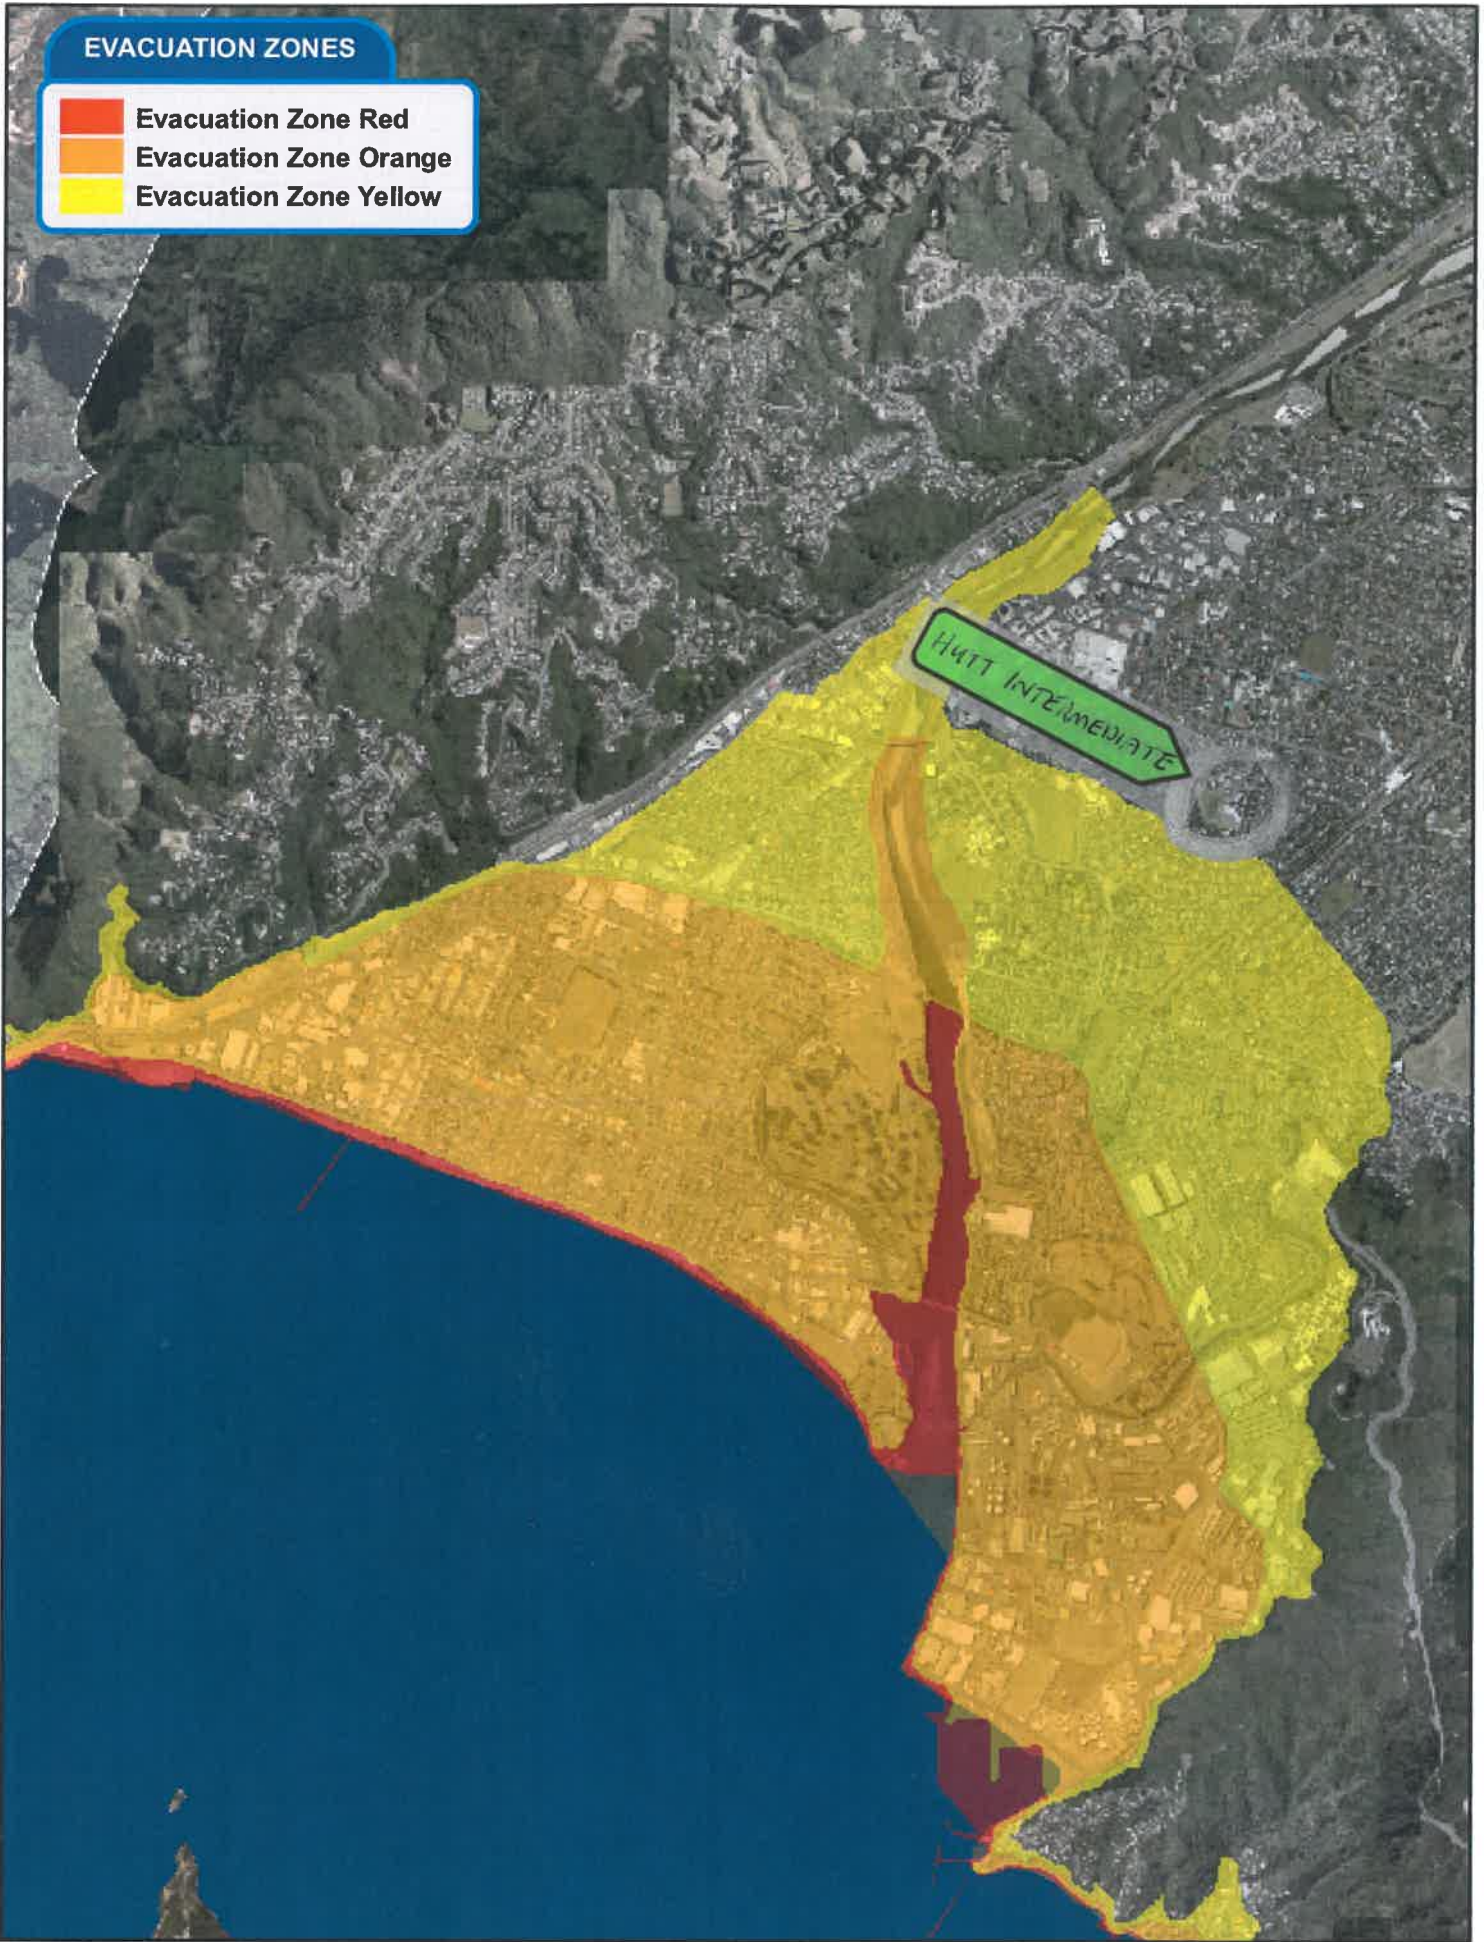

EVACUATION ZONES

- Evacuation Zone Red
- Evacuation Zone Orange
- Evacuation Zone Yellow

Wellington Region Tsunami Evacuation Zones: Lower Hutt

Projection: NZTM

1:30,000